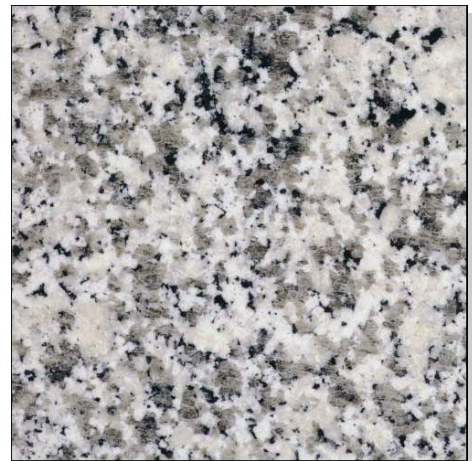

Baths:

- Bianco Granite
- Porcelain
- Glass
- Stone