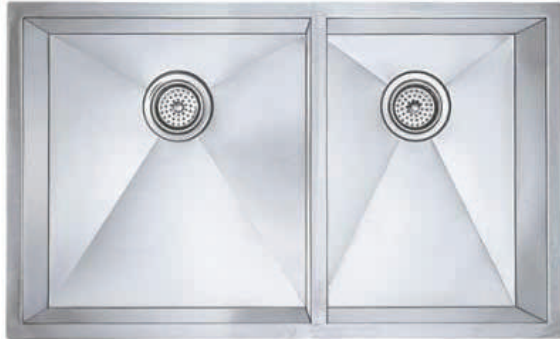

Blancoprecision 1-3/4 Bowl
512-750

- Handcrafted, 18 gauge, premium stainless steel
- 18/10 chrome-nickel content
- Zero radius corners, near seamless appearance
- Uncompromising attention-to-detail
- Satin finish
- No-hassle limited lifetime warranty